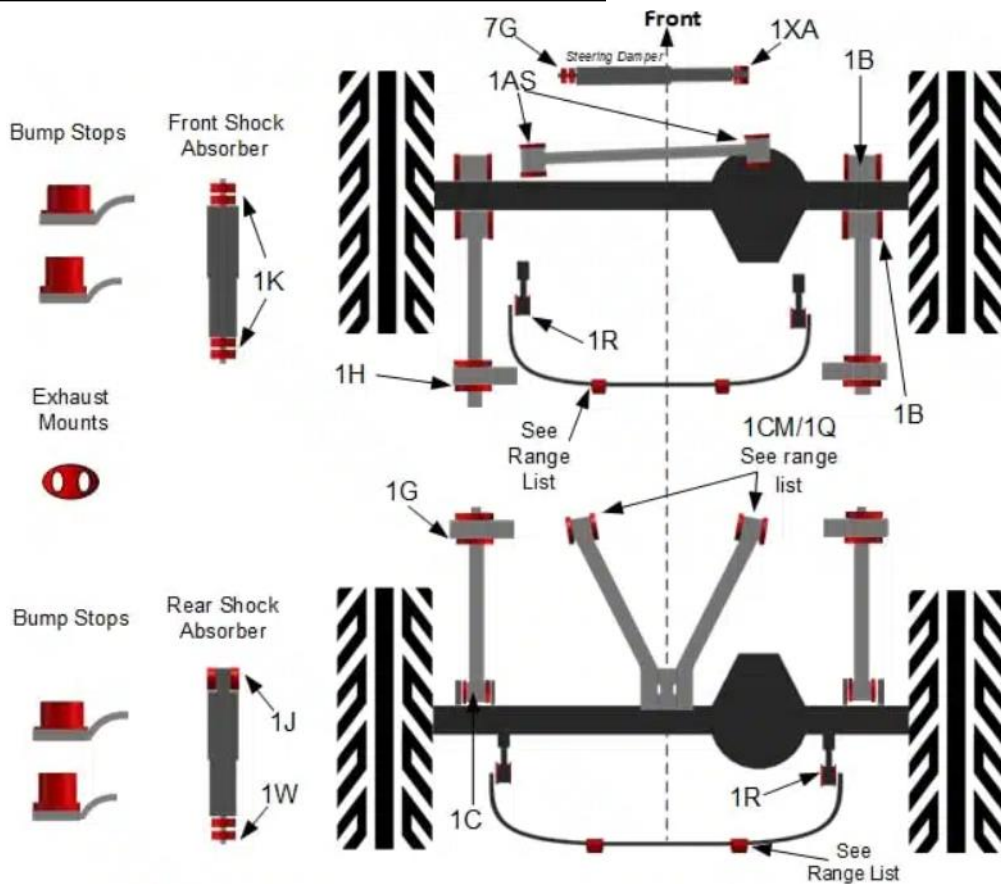

Polybush®

ANTI ROLL BAR BUSH KIT

PERFORMANCE RED KIT17

Range Rover Classic from 1986 – 1994

Defender from 1994 – 2016

Discovery 1

Part Number: **LL1359PBR**

QUALITY PARTS AND ACCESSORIES